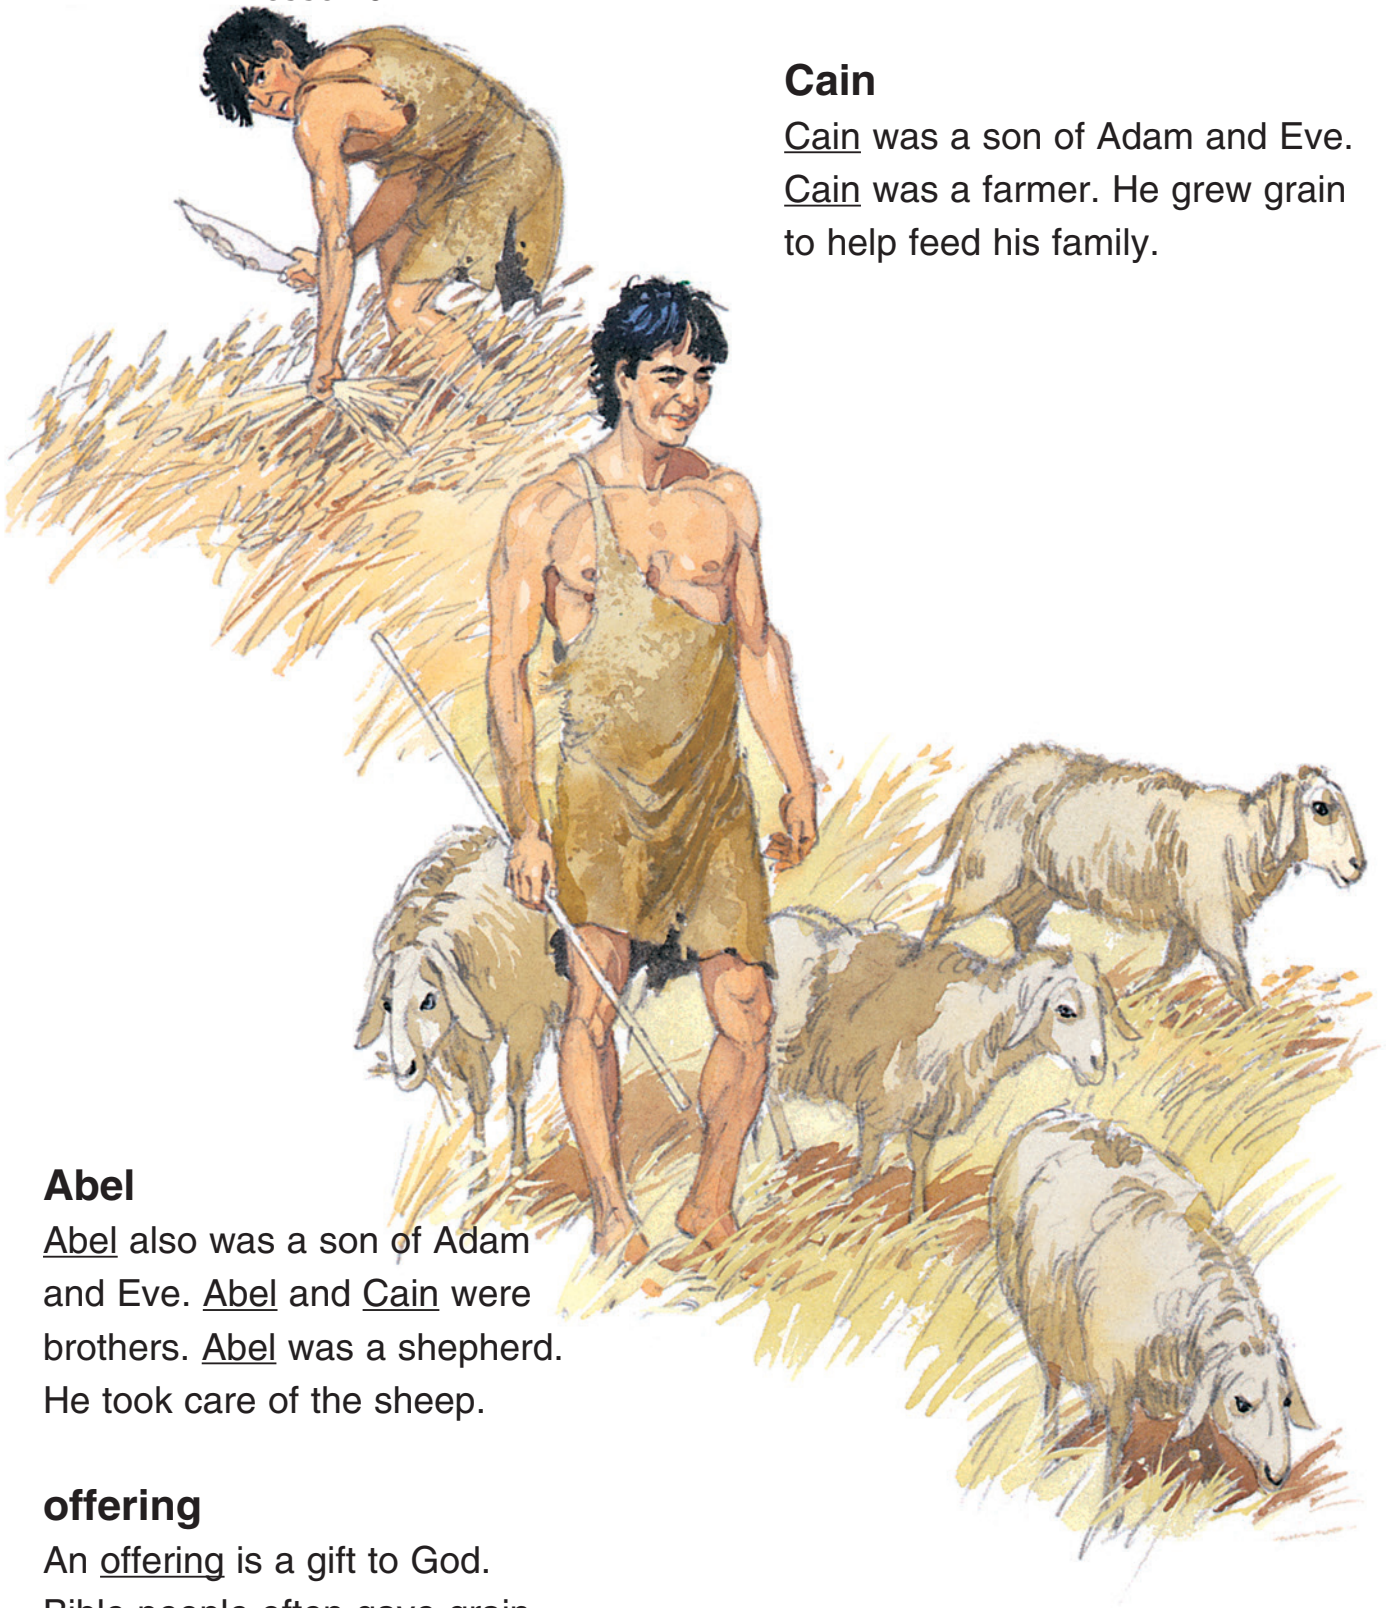

# My Bible Words

### **Cain**

Cain was a son of Adam and Eve.  
Cain was a farmer. He grew grain  
to help feed his family.

### **Abel**

Abel also was a son of Adam  
and Eve. Abel and Cain were  
brothers. Abel was a shepherd.  
He took care of the sheep.

### **offering**

An offering is a gift to God.  
Bible people often gave grain  
and sheep as offerings to God.